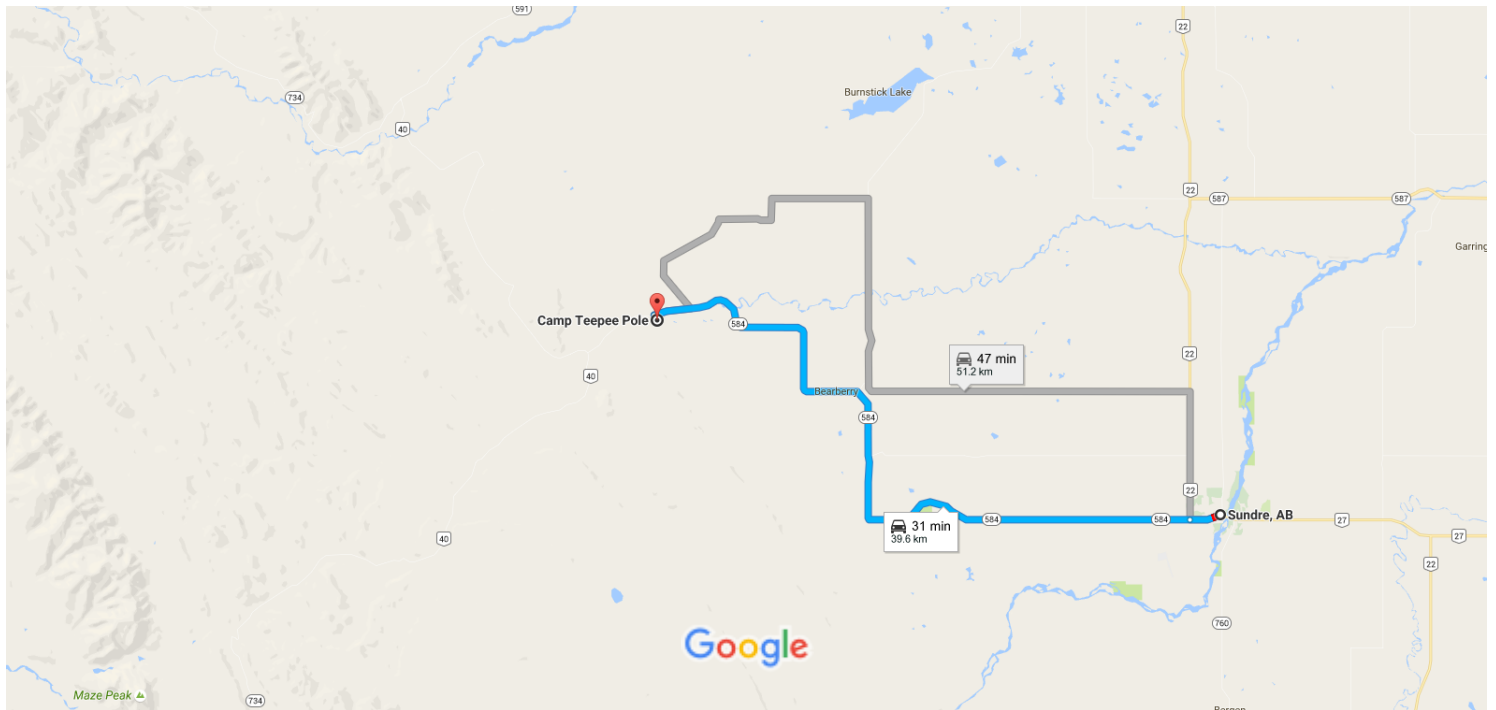

# Sundre, AB to Camp Teepee Pole, Clearwater County, AB

Drive 39.6 km, 31 min

Map data ©2016 Google 5 km

## Sundre, AB

- ↑ 1. Head west on AB-27 W toward 1 St NW 1.6 km

---

- ↑ 2. Continue straight onto AB-584 W 37.8 km

---

- ↶ 3. Turn left 200 m

## Camp Teepee Pole

Alberta

These directions are for planning purposes only. You may find that construction projects, traffic, weather, or other events may cause conditions to differ from the map results, and you should plan your route accordingly. You must obey all signs or notices regarding your route.